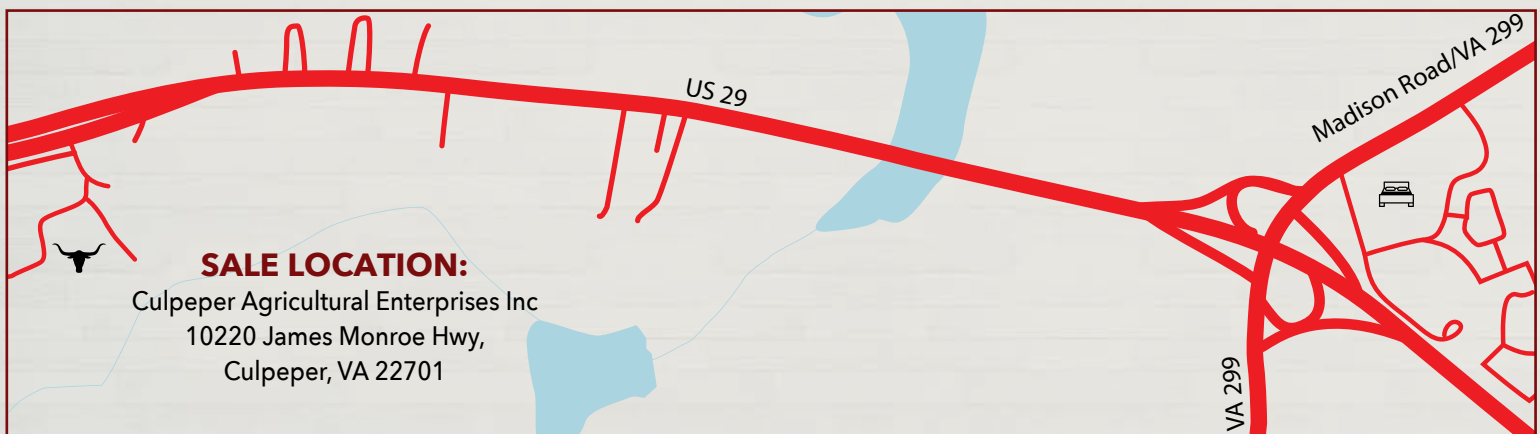

Schedule of Events

THURSDAY, SEPTEMBER 10TH, 2020

- 9am-5pm- Futurity Cattle and Sale Cattle Arrive

*Please make special arrangements if you are unable to work within this time frame.

** Futurity cattle are not provided hay or water, Sale cattle will be provided hay and water

FRIDAY, SEPTEMBER 11TH, 2020

- 12 noon- East Coast Longhorn Classic Futurity Starts
- 6pm- Dinner & Awards Presentation hosted by Ann Gravett at G&G Longhorns
  3333 Jacks Shop Rd, Rochelle, VA 22738

SATURDAY, SEPTEMBER 12TH, 2020

- 10am- East Coast Longhorn Classic at Culpeper Agriculture Enterprises,
  10220 James Monroe Hwy, Culpeper, VA 22701

Hotel Location

Culpeper, VA

Ask for the Longhorn Sale rate

Quality Inn- 540-825-4900

Red Roof Inn- 540-825-8088

Best Western- 540-825-1253

Holiday Inn Express- 540-825-7444

Hampton Inn- 540-829-9000

Warrenton, VA

Roughly 25 mins from sale barn

Holiday Inn- 540-341-3461

Hampton Inn-540-349-4200

Ruckersville, VA

Roughly 25 mins from sale barn

Holiday Inn- 434-985-1855