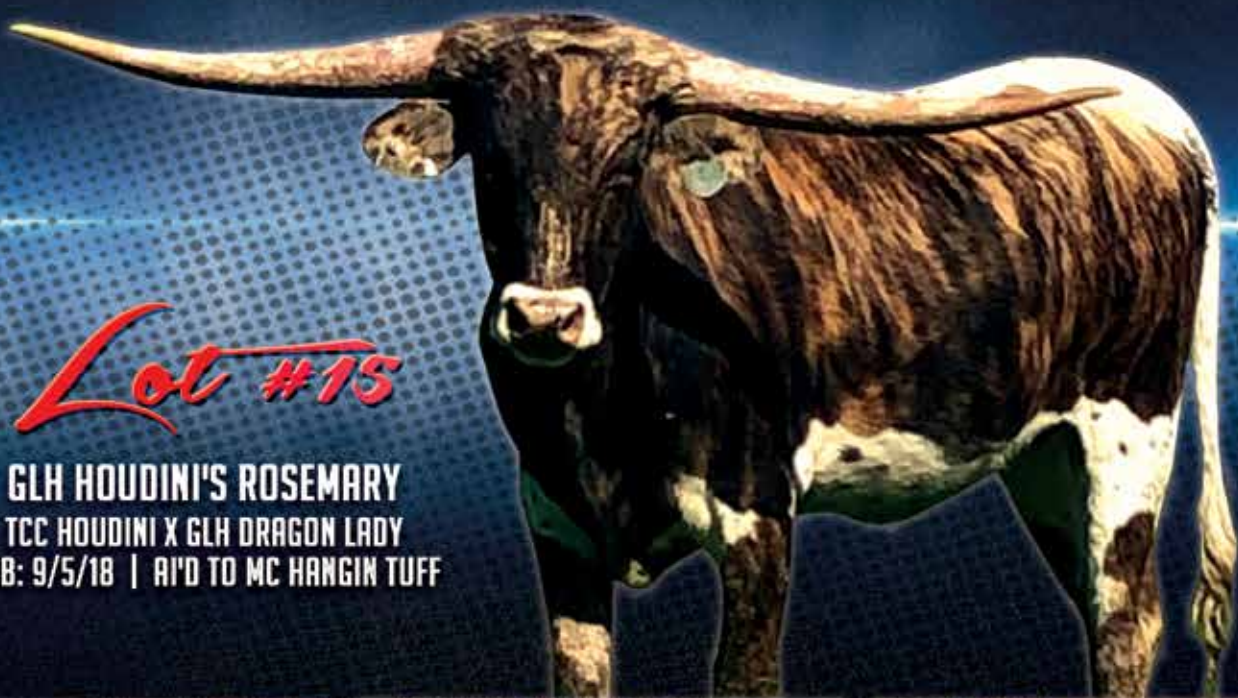

Lot #15

GLH HOUDINI'S ROSEMARY
TCC HOUDINI X GLH DRAGON LADY
DOB: 9/5/18 | A1'D TO MC HANGIN TUFF